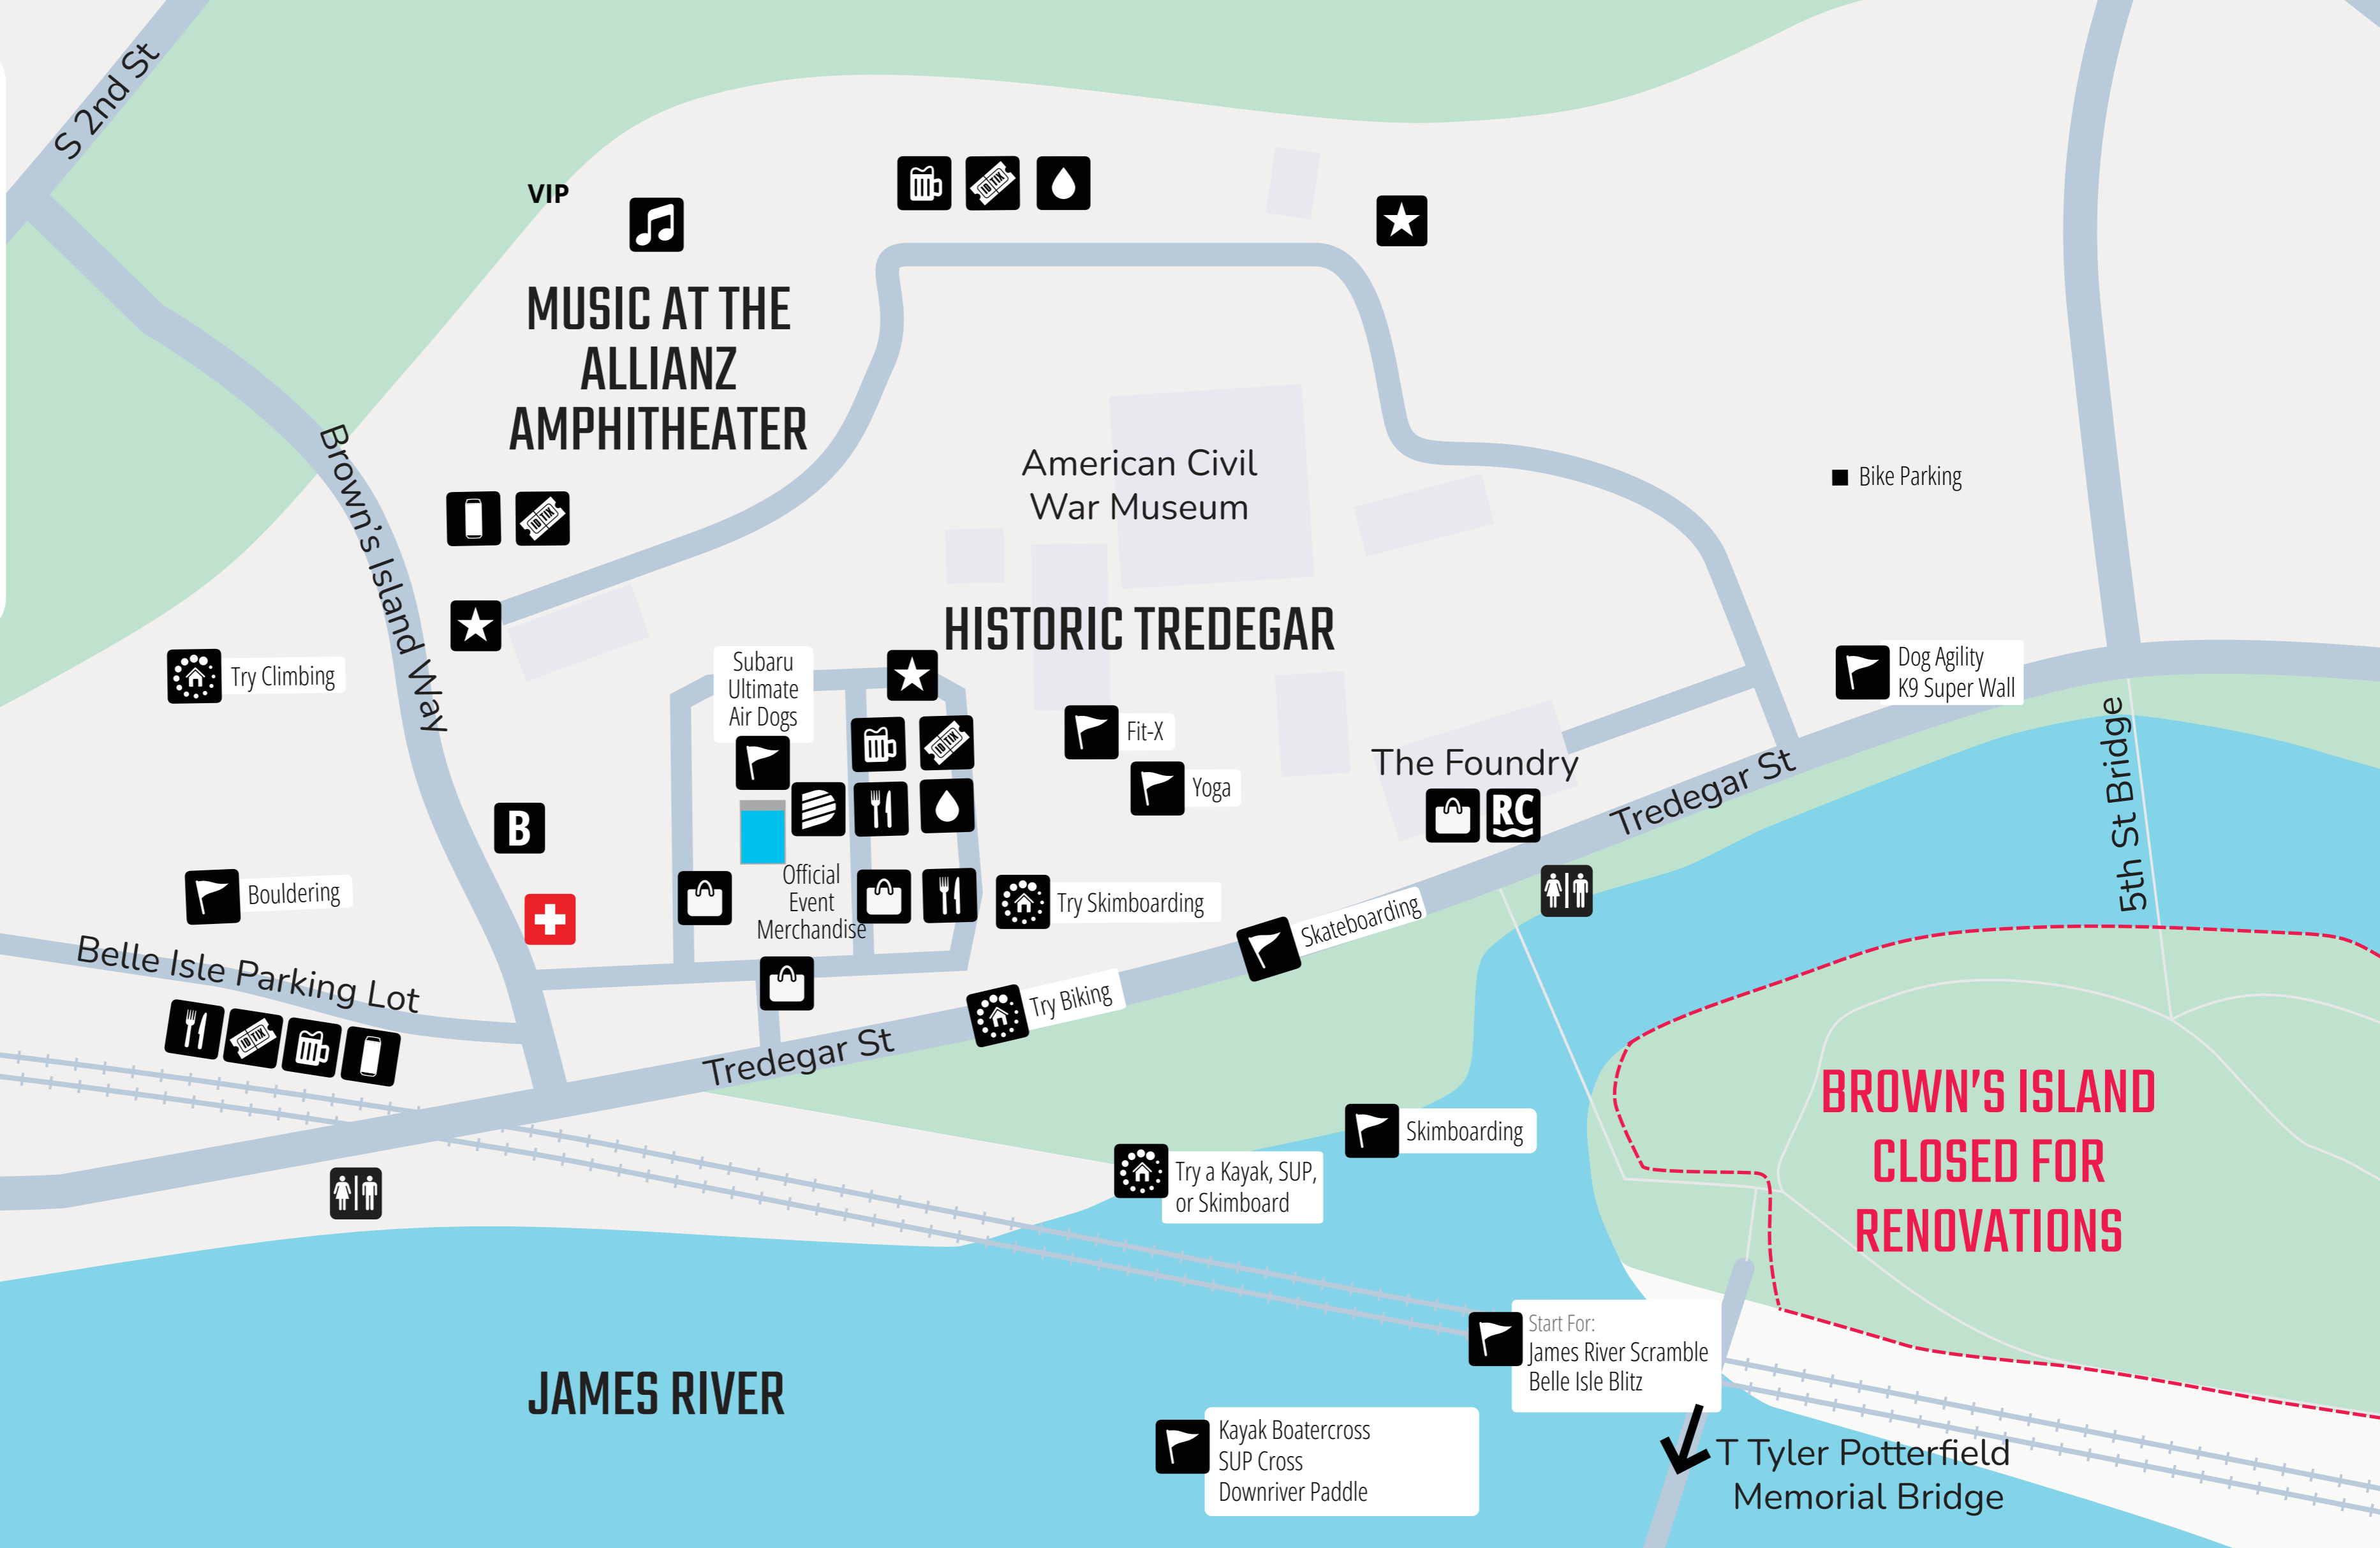

- Sporting Event
- ID & Ticket Sales
- Vendors
- Adventure Zones
- Stage
- Amphitheater Entry Points
- Amphitheater Bag Check
- Riverside Chats
- Port-a-johns
- Info & Volunteers
- Food Vendors
- Beer Truck
- Beer/Seltzer Cans
- Water
- Free Mobile Charging
- Medical

Start/Finish For:
Bust the Banks

Finish For:
James River Scramble
Belle Isle Blitz
Info Tent/Volunteers

Start For:
James River Scramble
Belle Isle Blitz

Kayak Boatercross
SUP Cross
Downriver Paddle

T Tyler Potterfield
Memorial Bridge

**BROWN'S ISLAND
CLOSED FOR
RENOVATIONS**